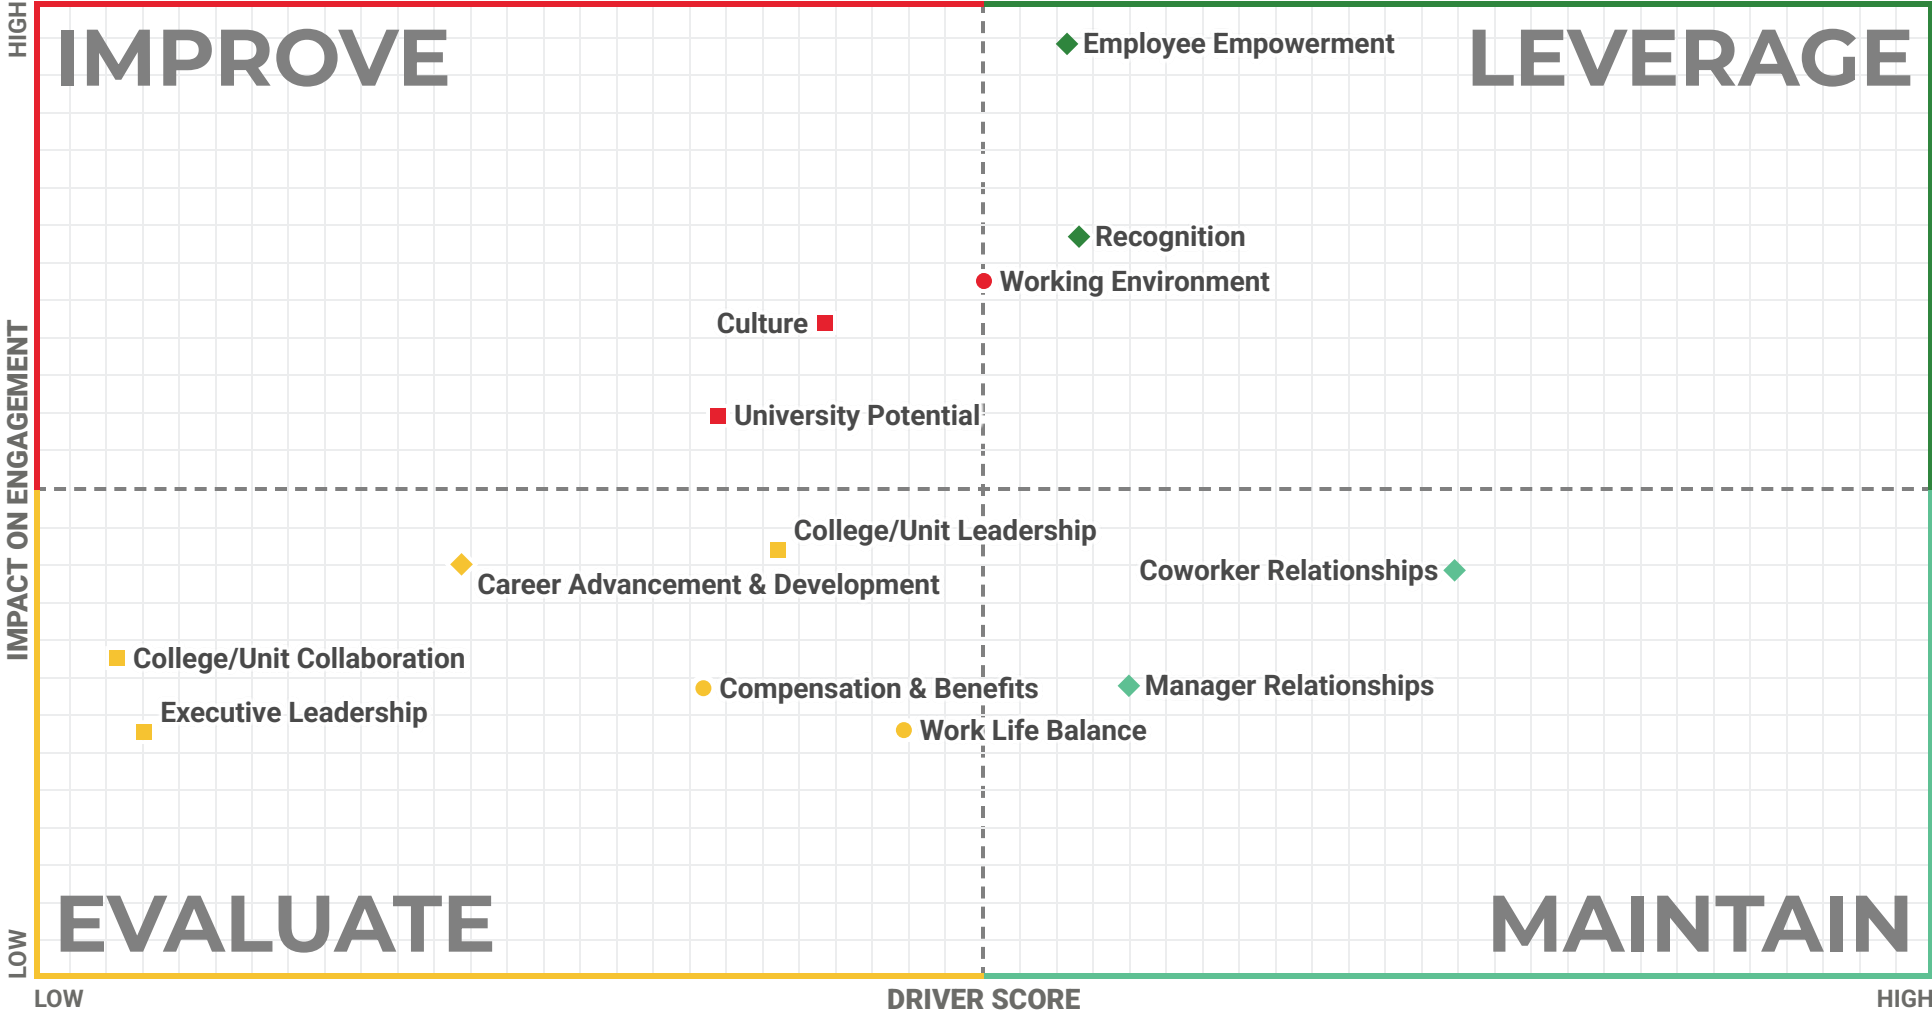

Priority Matrix

University of Arkansas Fayette...
 Open Date: Oct 16, 2025
 Close Date: Oct 31, 2025

of employees: 9977
 # of responses: 2076
 Response Rate: 21%

Key

- ◆ Job Driver
- Organizational Driver
- Retention Driver